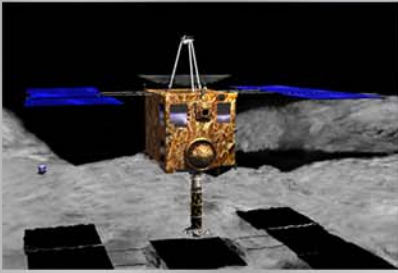

The New Frontier

Season 4

10 x 30'

MERCURY OR BUST

The ESA - JAXA joint Bepi-Colombo Mission is moments away from launch. The target is Mercury which has been too long neglected; this mission will shed new light on this strange world of light and dark.

SET COURSE FOR THE HEART OF THE SUN

NASA'S Parker Solar Probe Mission is on its way and will be shortly followed by Europe's Solar probe Mission. No spacecraft have traveled so fast or so close to a star before. It is hoped to reveal the source of the solar winds that effect us here on Earth.

HYABUSA

The Japanese Asteroid sample return mission has reached its target and is surveying the space rock ready to dip down and take a sample. The return of asteroid material to Earth will aid scientists in the planetary defense systems.

FRESH EYES

Two new space telescopes are in orbit and completing their shakedown; Gaia and TESS they too will be joined by the James Webb Telescope. Together they will be opening up a whole new vista into time and space.